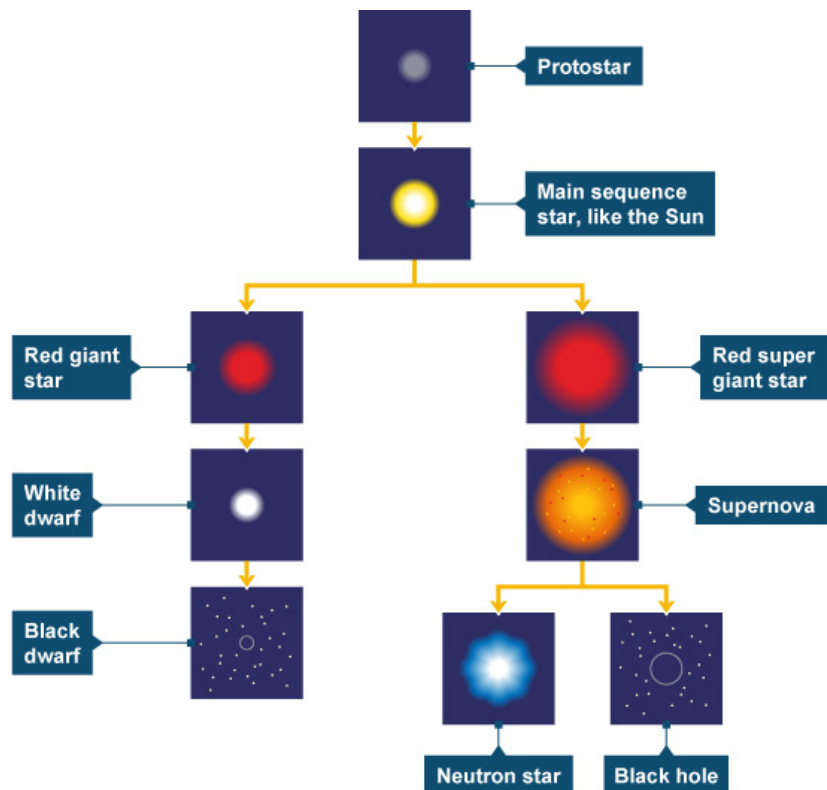

### Color and Temperature Chart:

Class	Color	Temperature Range (K)
O	Blue	30,000 - 50,000
B	Bluish White (light Blue)	10,000 - 30,000
A	White	7,500 - 10,000
F	Yellowish White (light yellow)	6,000 - 7,500
G	Yellow	4,500 - 6,000
K	Reddish Orange (orange)	3,500 - 4,500
M	Red	2,000 - 3,500

## Kinds of Stars”

Type	Kind of Star
Ia	Very luminous supergiants
Ib	Less luminous supergiants
II	Luminous giants
III	Giants
IV	Subgiants
V or Vn	Main sequence stars
VI	Subdwarf
VII	White Dwarf
Si	Red dwarf
M	Unknown
If none given	Unknown

## Life Cycle of Stars

## Star Size Cutout

Type	Size of Star Cutout
Ia	Largest
Ib	Largest
II	Second Largest
III	Second Largest
IV	Third Largest
V	Third Largest
VI	Smallest
VII	Smallest
Si	Smallest
M	Second Largest
If none given	Second Largest