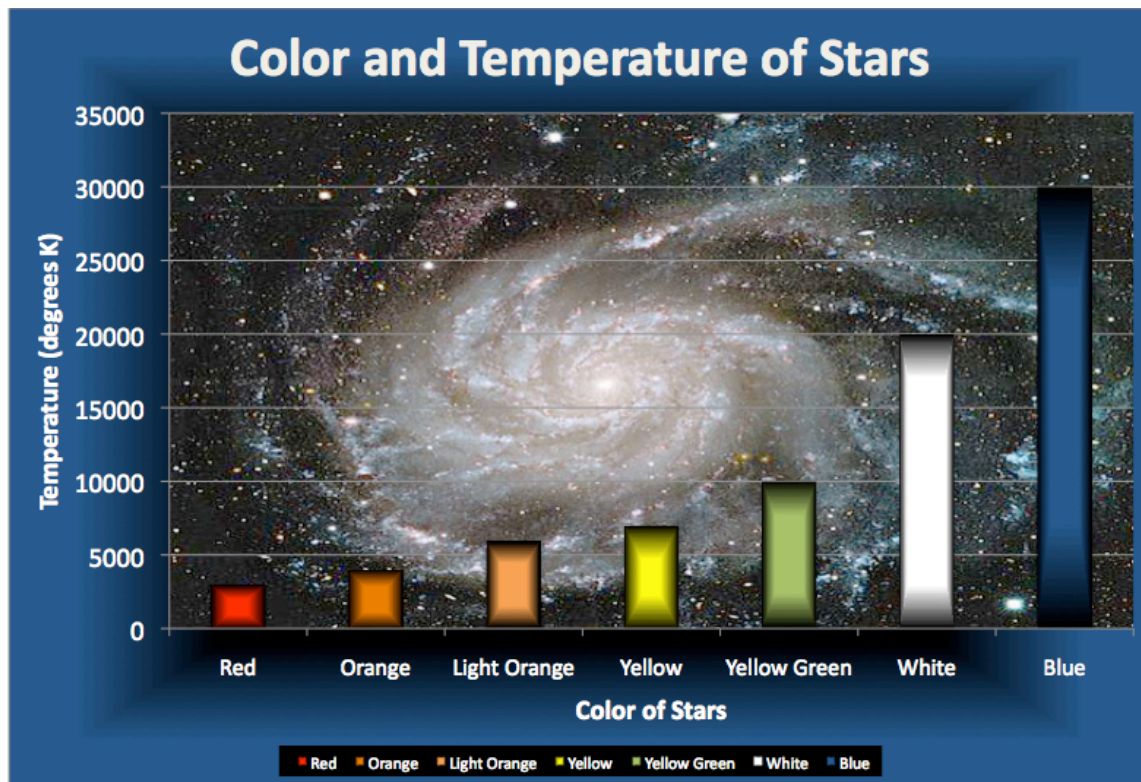

### Color and Temperature Chart:

Class	Color	Temperature Range (K)
O	Blue	30,000 - 50,000
B	Bluish White (light Blue)	10,000 - 30,000
A	White	7,500 - 10,000
F	Yellowish White (light yellow)	6,000 - 7,500
G	Yellow	4,500 - 6,000
K	Reddish Orange (orange)	3,500 - 4,500
M	Red	2,000 - 3,500

## Kinds of Stars”

Type	Kind of Star
Ia	Very luminous supergiants
Ib	Less luminous supergiants
II	Luminous giants
III	Giants
IV	Subgiants
V or Vn	Main sequence stars
VI	Subdwarf
VII	White Dwarf
Si	Red dwarf
M	Unknown
If none given	Unknown

## Life Cycle of Stars